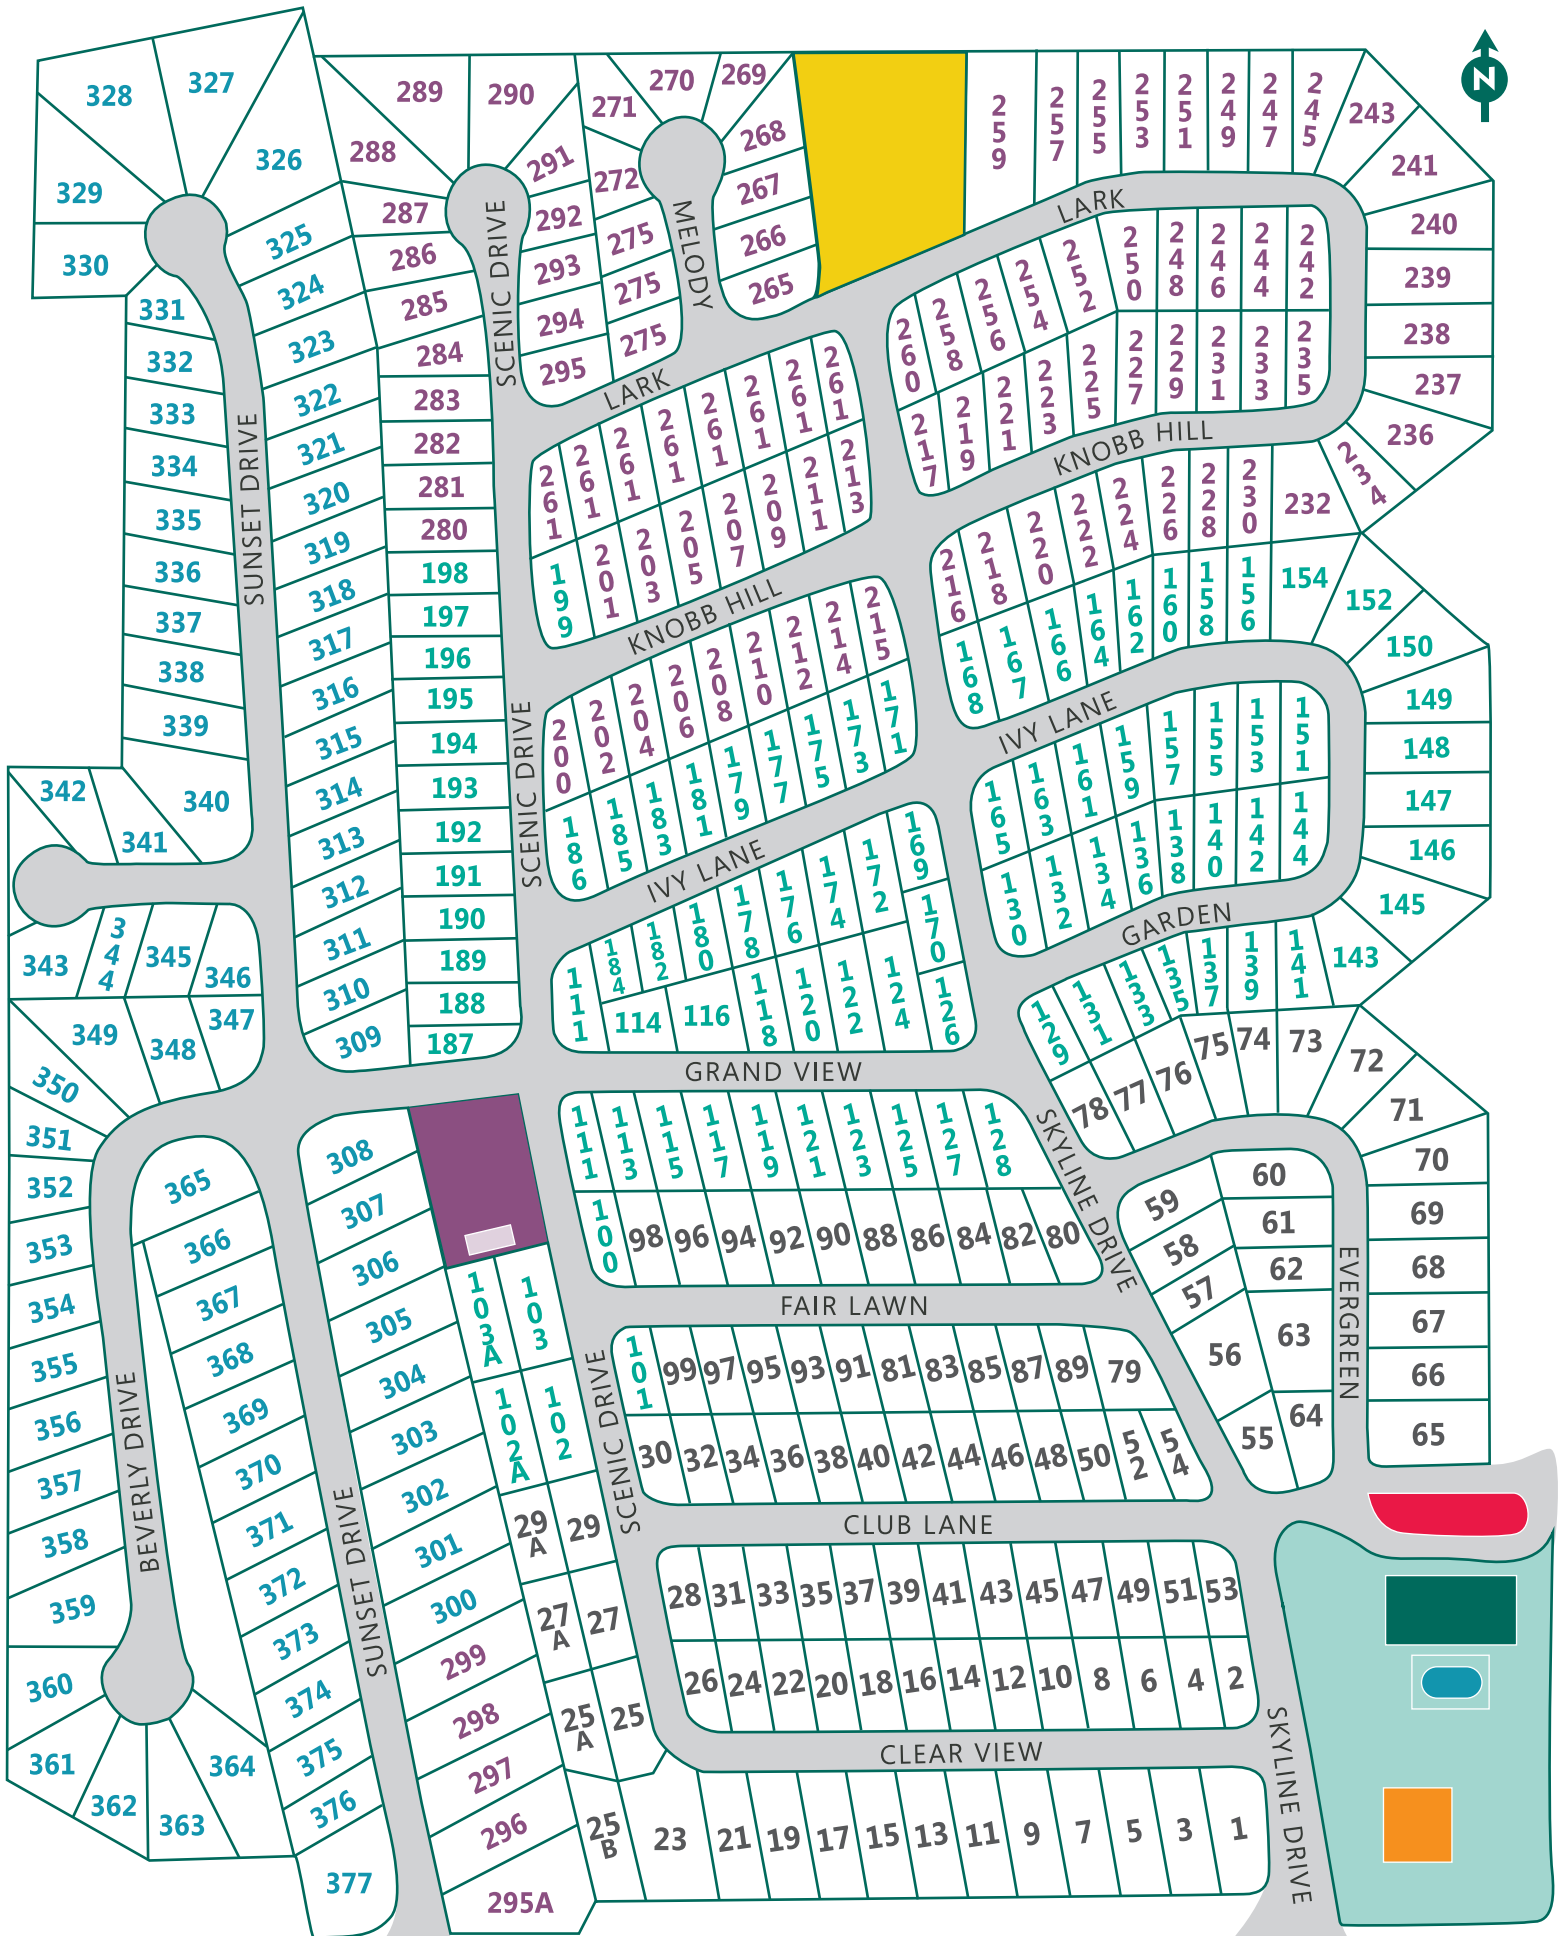

2525 COUNTY LINE RD.
DES MOINES, IOWA 50321

P: (515) 285-3757 • F: (515) 256-4285

E: TheMeadows@TowerMgmt.com

W: themeadowsmhp.com

MAP KEY

MAP AND SITE LOTS NOT TO SCALE.

- ## Sites 1-99
- ### Sites 100-199
- ### Sites 200-299
- ### Sites 300-377
- Office & Clubhouse (with game room)
- Pool
- Exercise Room
- Laundromat
- Picnic Area
- Playground
- Basketball Court
- Mailboxes
- Parking
- RV Storage Area

COUNTY LINE ROAD

COUNTY LINE ROAD