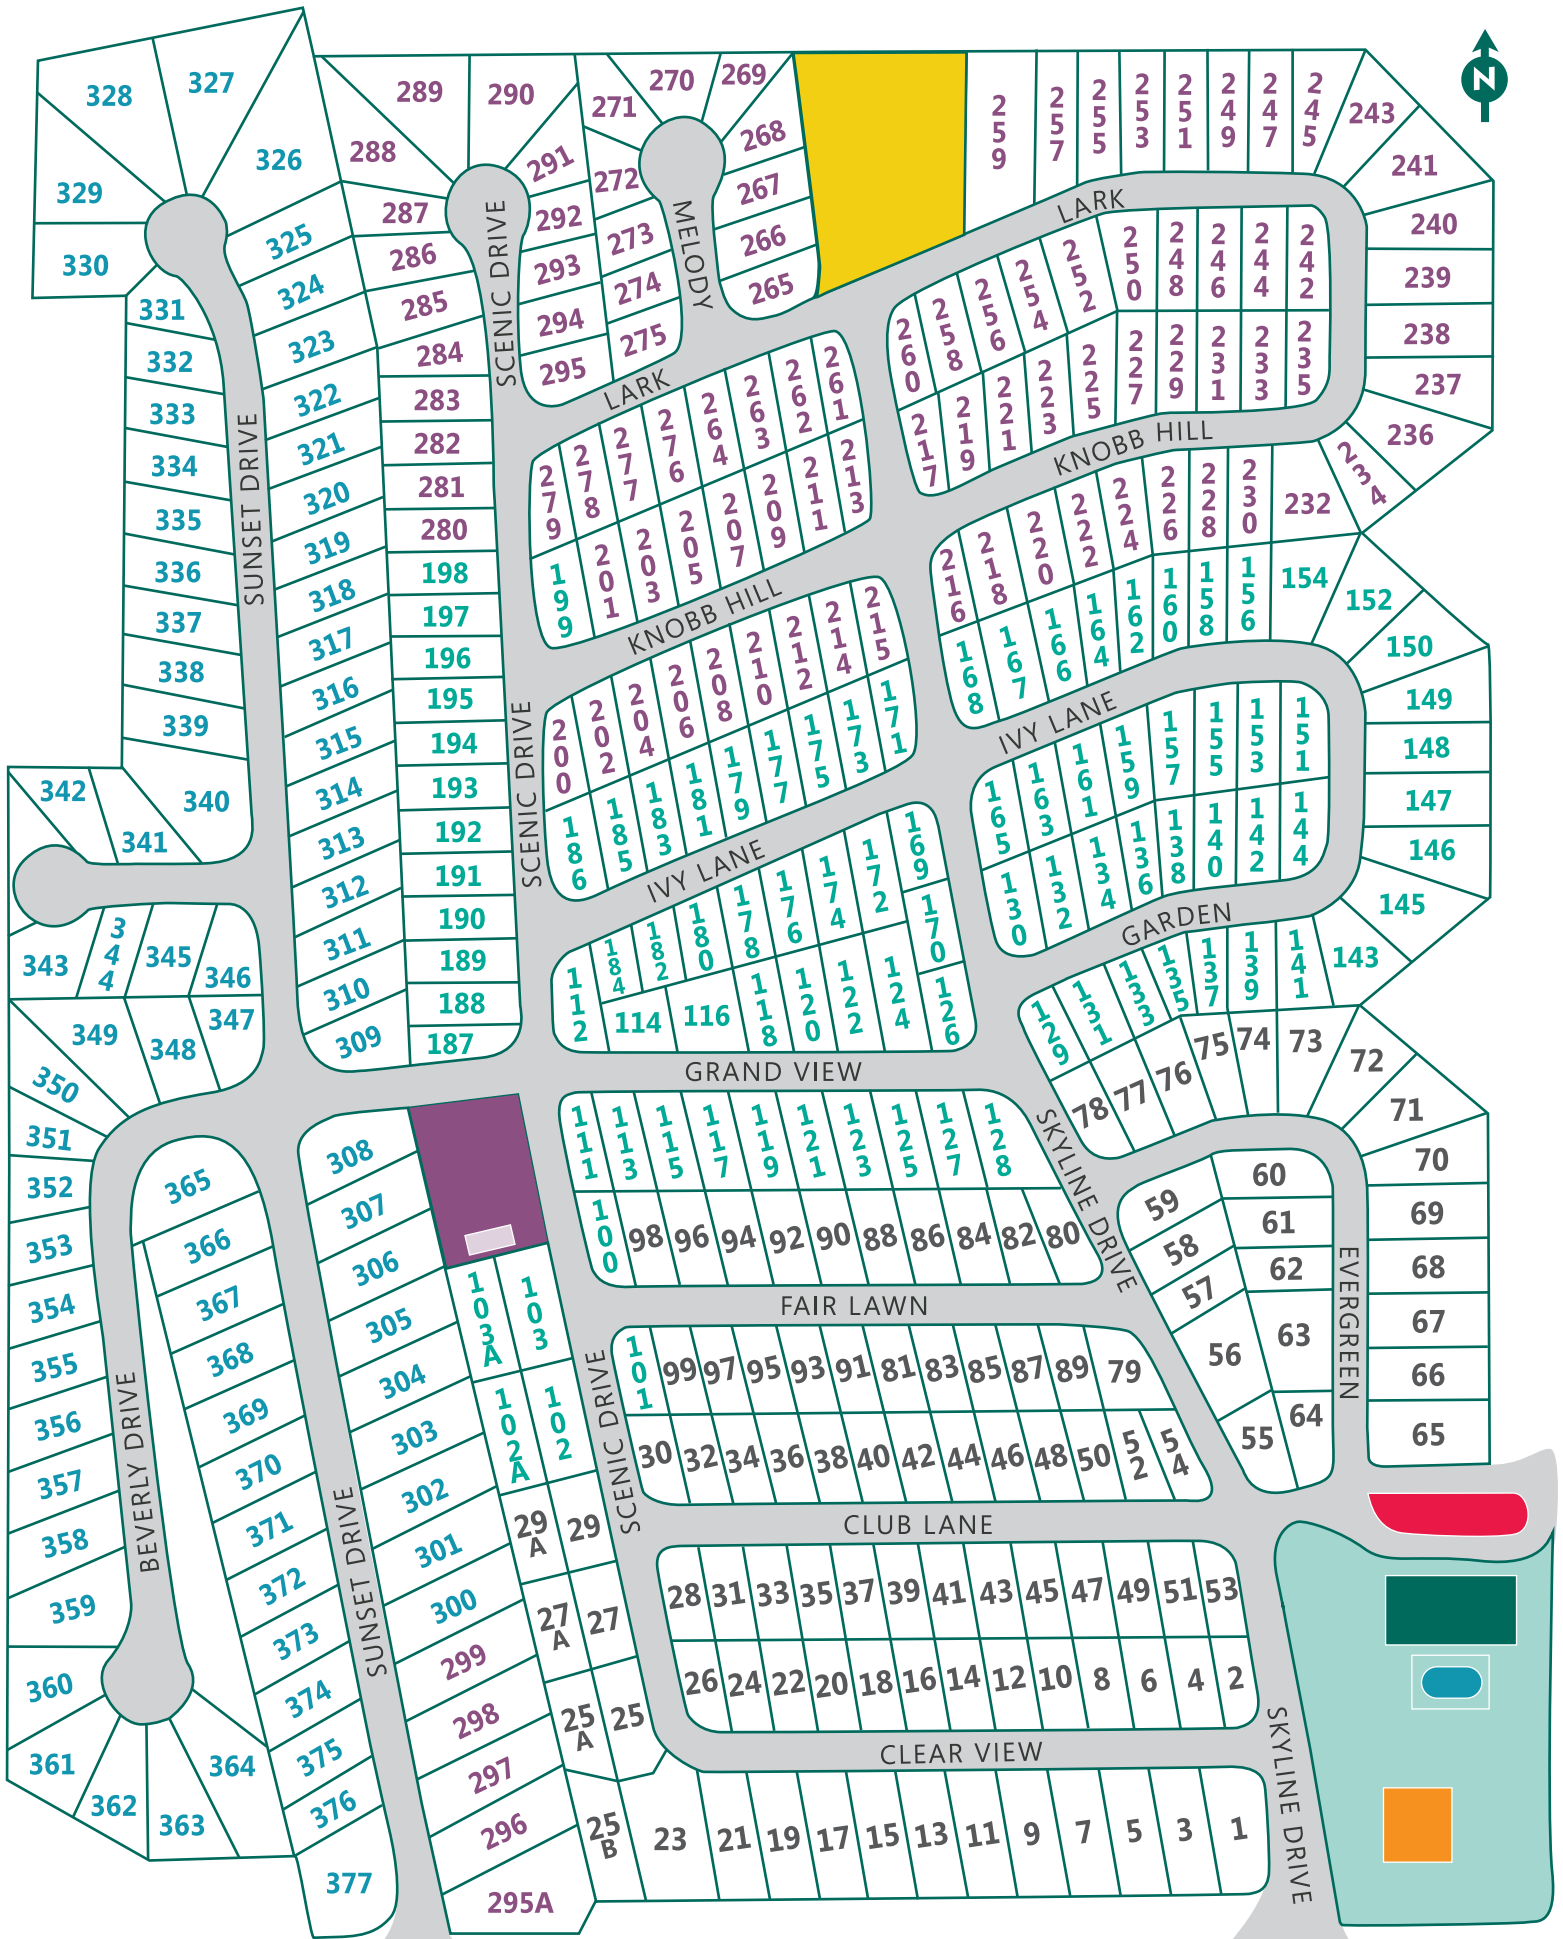

2525 COUNTY LINE RD.
DES MOINES, IOWA 50321

P: (515) 285-3757 • F: (515) 256-4285

E: TheMeadows@TowerMgmt.com

W: themeadowsmhp.com

MAP KEY

MAP AND SITE LOTS NOT TO SCALE.

- ## Sites 1-99
- ### Sites 100-199
- ### Sites 200-299
- ### Sites 300-377
- Office & Clubhouse (with game room)
- Pool
- Exercise Room
- Laundromat
- Picnic Area
- Playground
- Basketball Court
- Mailboxes
- Parking
- RV Storage Area

COUNTY LINE ROAD

COUNTY LINE ROAD